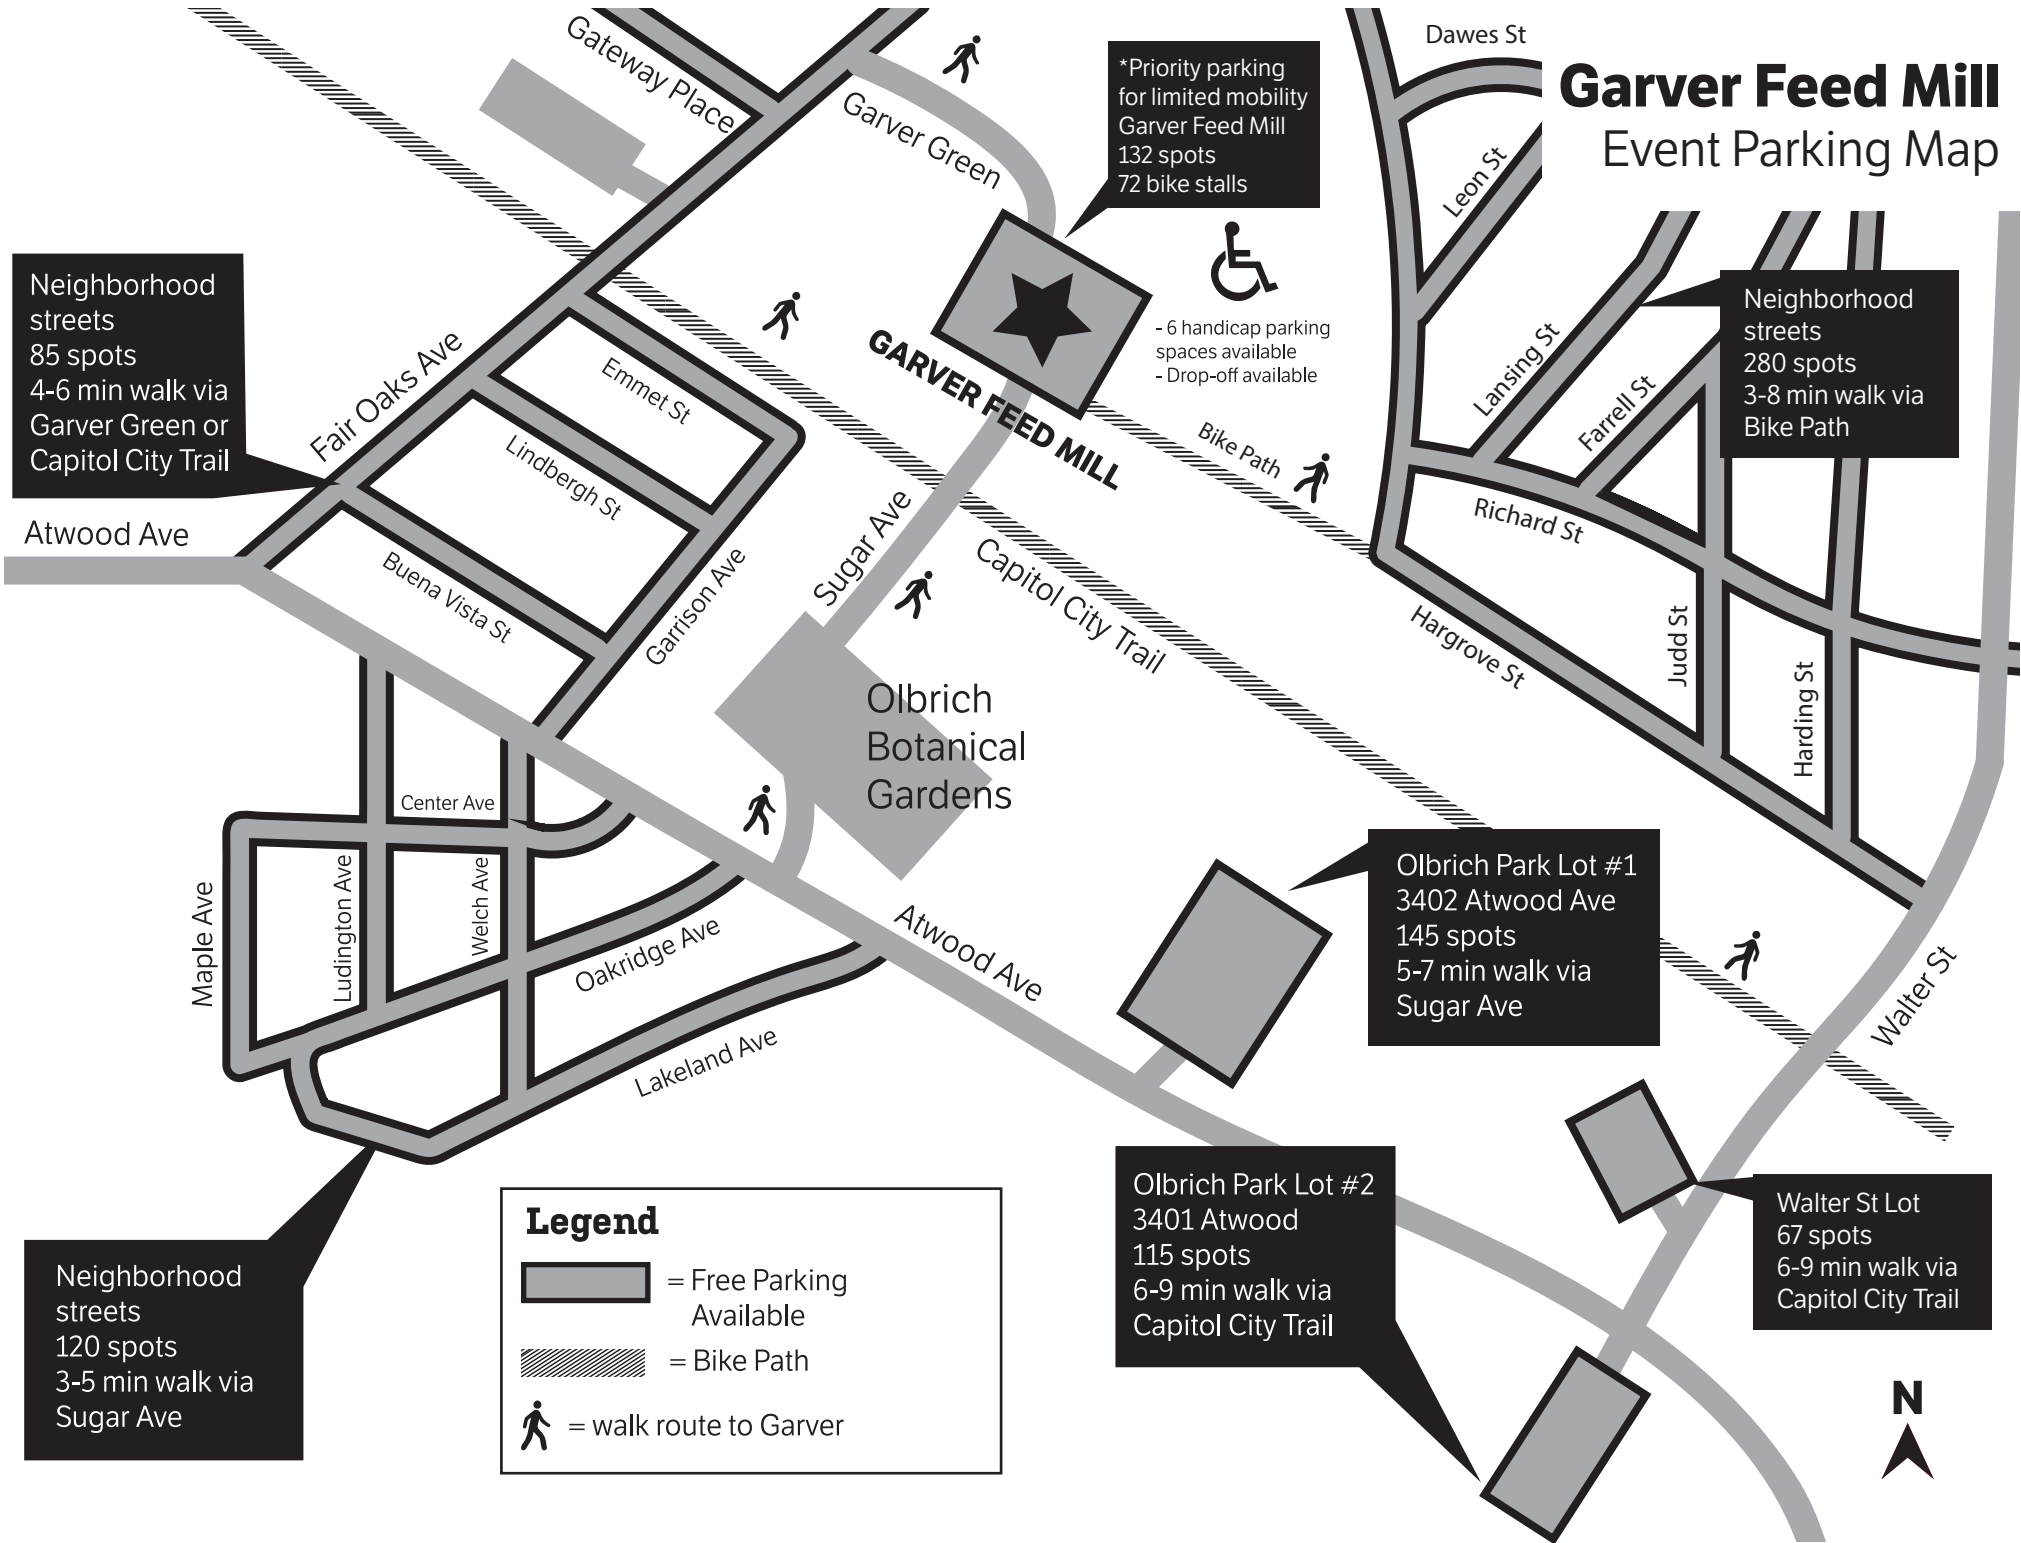

Garver Feed Mill Event Parking Map

Neighborhood streets
85 spots
4-6 min walk via Garver Green or Capitol City Trail

*Priority parking for limited mobility
Garver Feed Mill
132 spots
72 bike stalls

- 6 handicap parking spaces available
- Drop-off available

Neighborhood streets
280 spots
3-8 min walk via Bike Path

Olbrich Park Lot #1
3402 Atwood Ave
145 spots
5-7 min walk via Sugar Ave

Olbrich Park Lot #2
3401 Atwood
115 spots
6-9 min walk via Capitol City Trail

Walter St Lot
67 spots
6-9 min walk via Capitol City Trail

Neighborhood streets
120 spots
3-5 min walk via Sugar Ave

Legend

-  = Free Parking Available
-  = Bike Path
-  = walk route to Garver